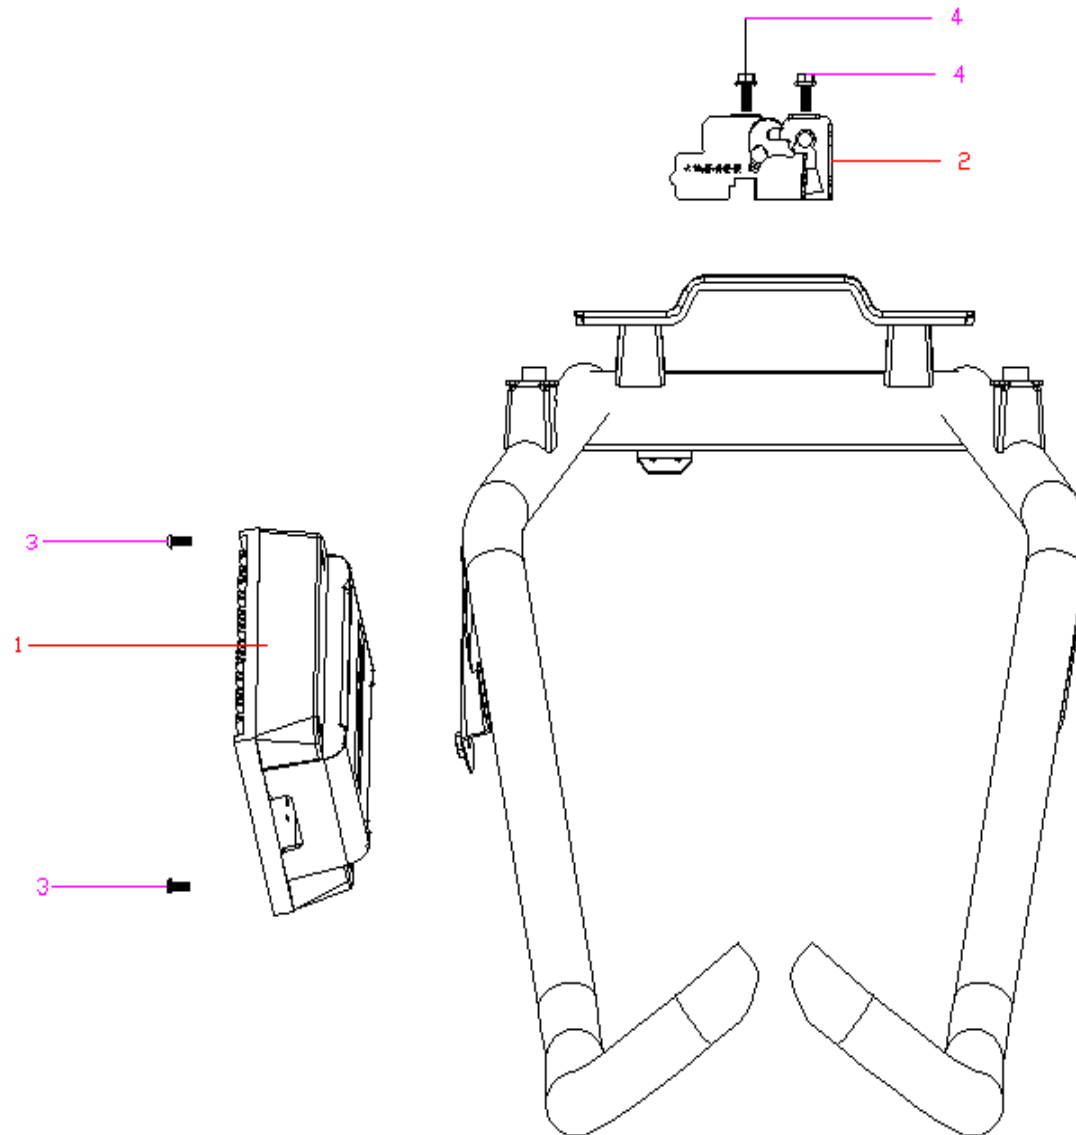

Ref.nr.	Art.nr.	Beskrivning på engelska	Beskrivning på svenska	Specifikationer	Antal	SEK
1	04-0550-9-0004	Rear leather pad of seat bucket	Rear leather pad of seat bucket		1	34
2	04-0550-10-0001	Front leather pad of seat bucket	Front leather pad of seat bucket		1	34
3	04-0550-9-0003	Seat bucket	Seat bucket		1	533
4	04-0498-1-0010	Battery elbow wire output small cap	Battery elbow wire output small cap		1	11
5	04-0498-4-0013	Seat	Seat		1	614
6	05-0036-0063	Charging hole	Charging hole		1	168
7	04-0498-1-0015	VIN cover	VIN cover		1	56
8	04-0550-5-0007	Battery box pressure block	Battery box pressure block		1	28
9	03-0550-10-0007	Battery box pressure block bracket	Battery box pressure block bracket		1	28
10	05-0034-0572	Round battery pressure buffer rubber	Round battery pressure buffer rubber		1	5
11		Seat pull pin	Seat pull pin		1	10
12		Seat lock hook	Seat lock hook		1	10
13		Combined pin	Combined pin		1	10
14		Bolt pin	Bolt pin		1	10
15		Cross head self-tapping screw	Cross head self-tapping screw	M4*16	4	5
16		Flat head bolt	Flat head bolt	M6*30	4	5
17		Outer hex screw	Outer hex screw	M6*16	4	5
18		Inner hex screw	Inner hex screw	M4*16	2	5
19		Hex nut	Hex nut	M4	2	5
20						

14. Controller / Kontroller