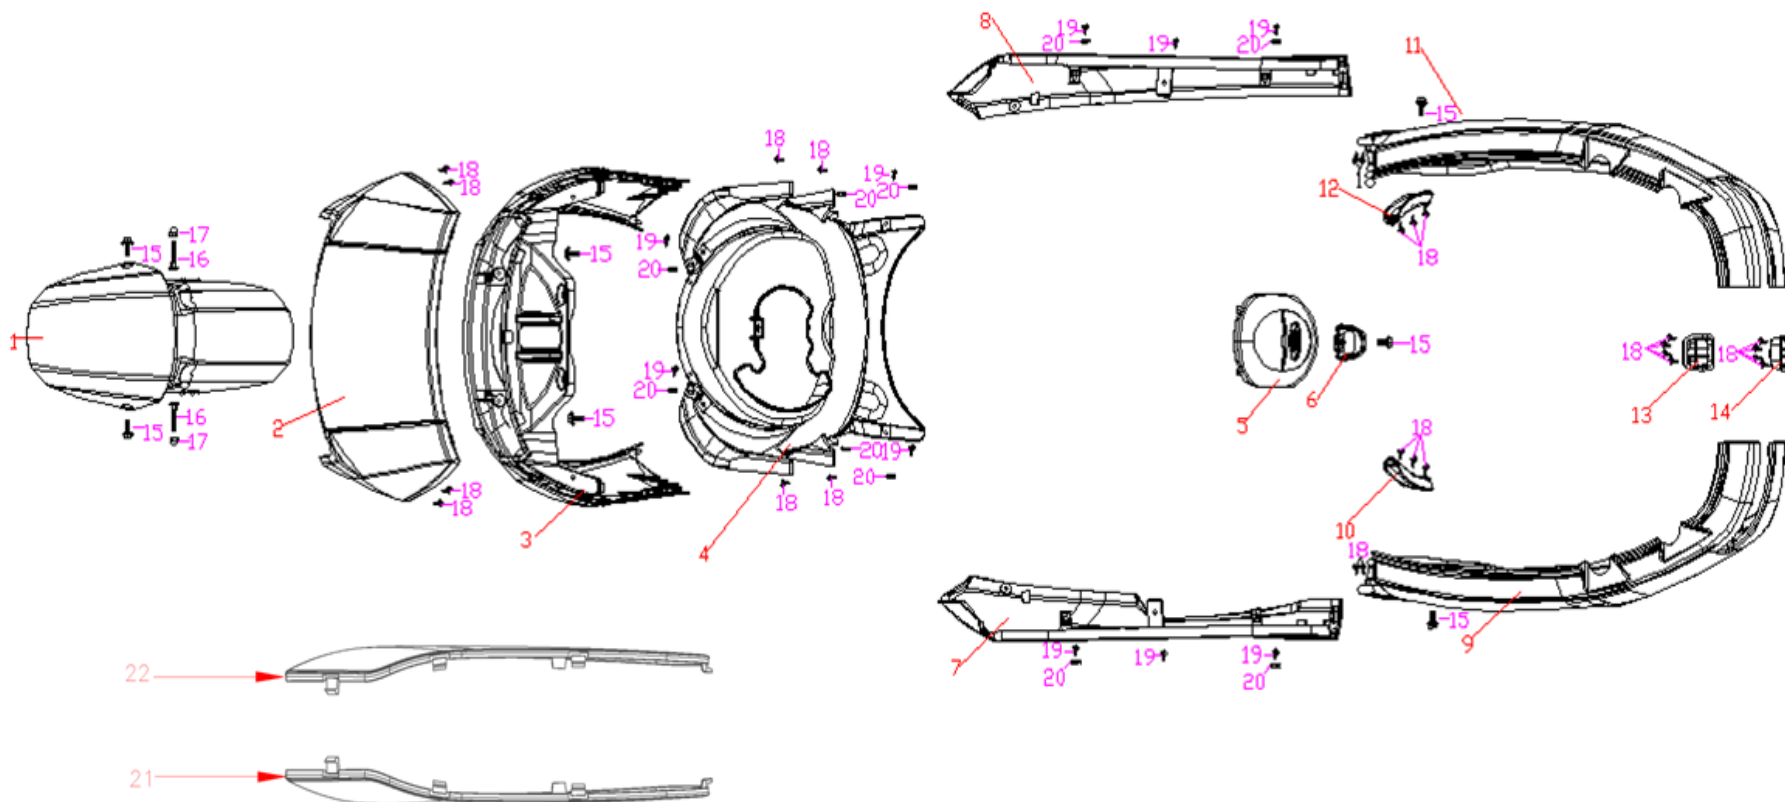

Ref.nr.	Art.nr.	Beskrivning på engelska	Beskrivning på svenska	Specifikationer	Antal	SEK
1	04-0498-1-0006	Body bottom fender	Body bottom fender		1	122
2	04-0498-1-0002	Toolbox inner pocket	Toolbox inner pocket		1	56
3	04-0498-1-0001	Toolbox	Toolbox		1	307
4	04-0498-1-0003	Foot plate	Foot plate		1	195
5	04-0498-1-0004	Left decorative cover of foot pedal	Left decorative cover of foot pedal		1	28
6	04-0498-1-0005	Right decorative cover of foot pedal	Right decorative cover of foot pedal		1	28
7	04-0498-1-0026	Center cover	Center cover		1	140
9	04-0550-5-0009	Inner fender of rear wheel	Inner fender of rear wheel		1	56
10	04-0498-1-0013	Rear license plate bracket	Rear license plate bracket		1	84
11	04-0498-1-0014	Rear license plate lamp decorative cover	Rear license plate lamp decorative cover		1	28
12		Cross head self-tapping screw	Cross head self-tapping screw		8	5
13		Outer hex screw	Outer hex screw		3	5
14		Spring washer	Spring washer		4	5
15		Flat washer	Flat washer		4	5
16		Outer hex screw	Outer hex screw		2	5
17		Outer hex screw	Outer hex screw		9	10
18		Cross head self-tapping screw	Cross head self-tapping screw		13	10
19		Clip	Clip		17	10
20		Outer hex screw	Outer hex screw		2	5
21	04-0498-1-0030	Front fork lower fender	Front fork lower fender		1	56
22	04-0634-1-0006	Front windshield cover	Front windshield cover		1	56
24		Inner hex screw	Inner hex screw		2	5
25		Gasket	Gasket		2	5
26		Nut	Nut		2	5
27	04-0550-5-0005	Left flat fork cover	Left flat fork cover		1	28
28	04-0550-5-0003	Right flat fork cover	Right flat fork cover		1	28

12. Painted panels / Målade paneler