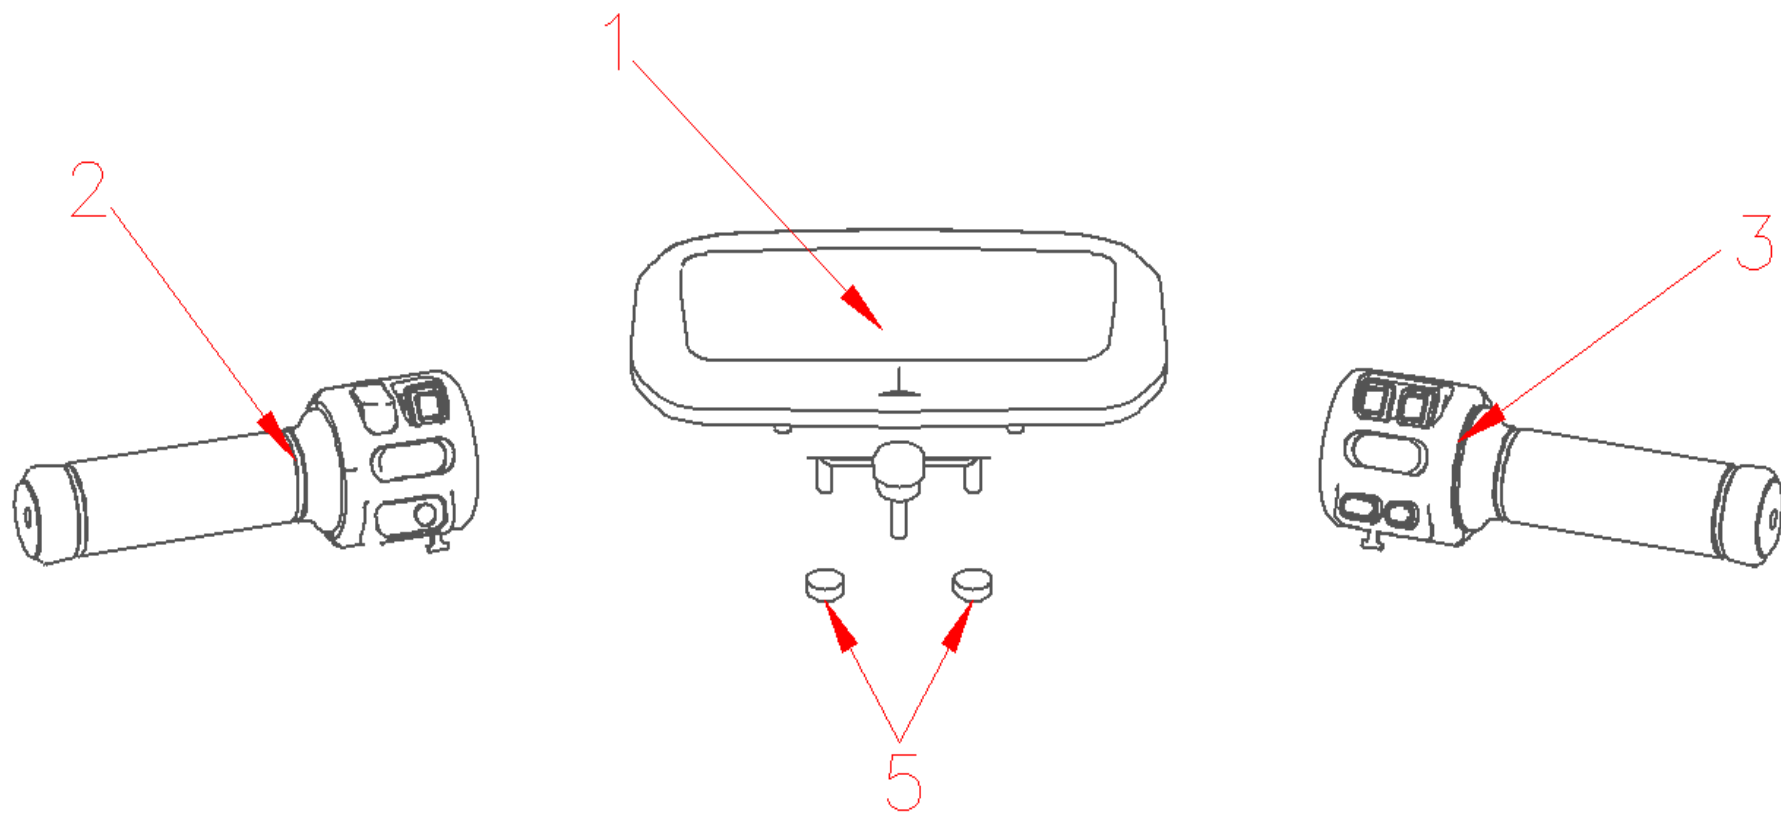

Ref.nr.	Art.nr.	Beskrivning på engelska	Beskrivning på svenska	Specifikationer	Antal	SEK
1	05-0008-0372	Front disk brake assembly	Front disk brake assembly		1	548
2	05-0008-0371	Rear disk brake assembly	Rear disk brake assembly		1	599
3	05-0034-1509	Oil pipe bracket	Oil pipe bracket		1	5
4		Brake lever L	Brake lever L		1	56
5		Brake lever R	Brake lever R		1	56
6		Rear brake pad	Rear brake pad	T139-SF525	1	56
7		Front brake pad	Front brake pad	T139-SF525	1	56
8		Disc brake disc separator	Disc brake disc separator		1	15
9		Left brake power off switch	Left brake power off switch		1	51
10		Right brake power off switch	Right brake power off switch		1	51

8. Speedometer / Hastighetsmätare