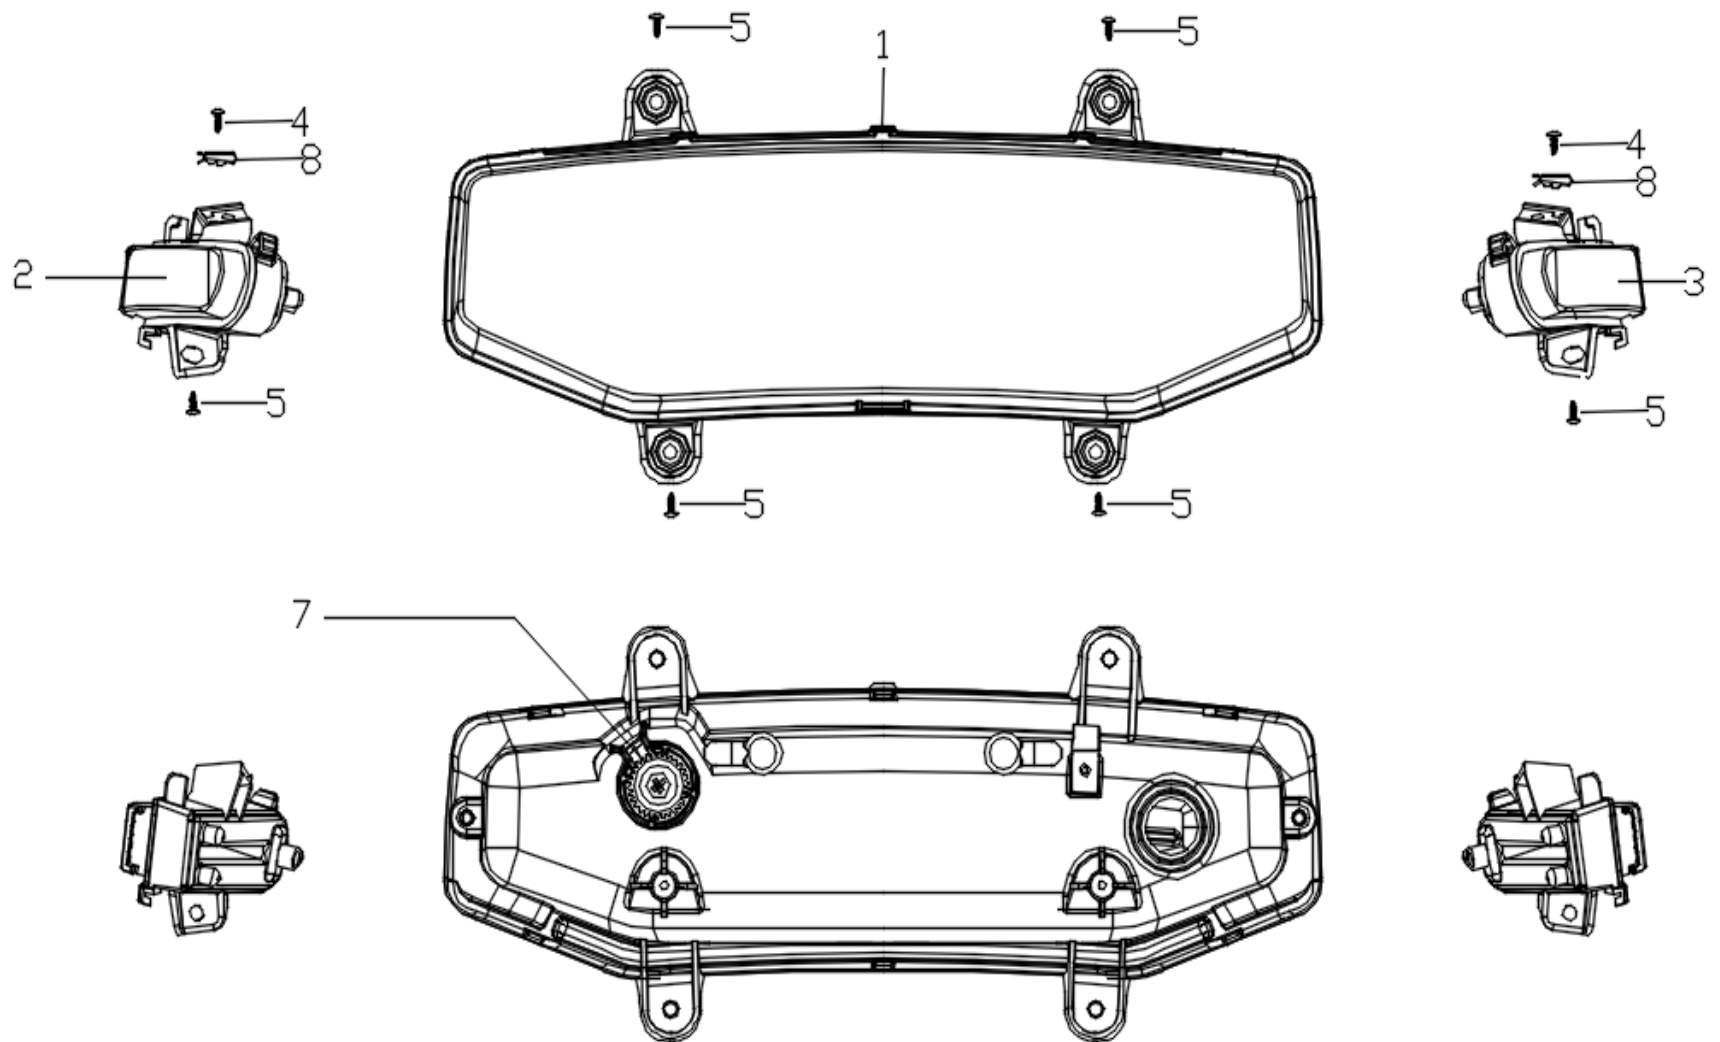

10. Head lights / Strålkastare

Ref.nr.	Art.nr.	Beskrivning på engelska	Beskrivning på svenska	Specifikationer	Antal	SEK
1	04-0498-1-0020	Headlight assembly	Headlight assembly		1	2010
2	04-0498-1-0021	Left turn signal	Left turn signal		1	223
3	04-0498-1-0022	Right turn signal	Right turn signal		1	223
4		Cross head self-tapping screw	Cross head self-tapping screw	M5*16	2	5
5		Cross head self-tapping screw	Cross head self-tapping screw	M4*12	6	5
6		Headlamps beam angle adjusting bolts	Headlamps beam angle adjusting bolts		1	5
7		Clip	Clip		2	10