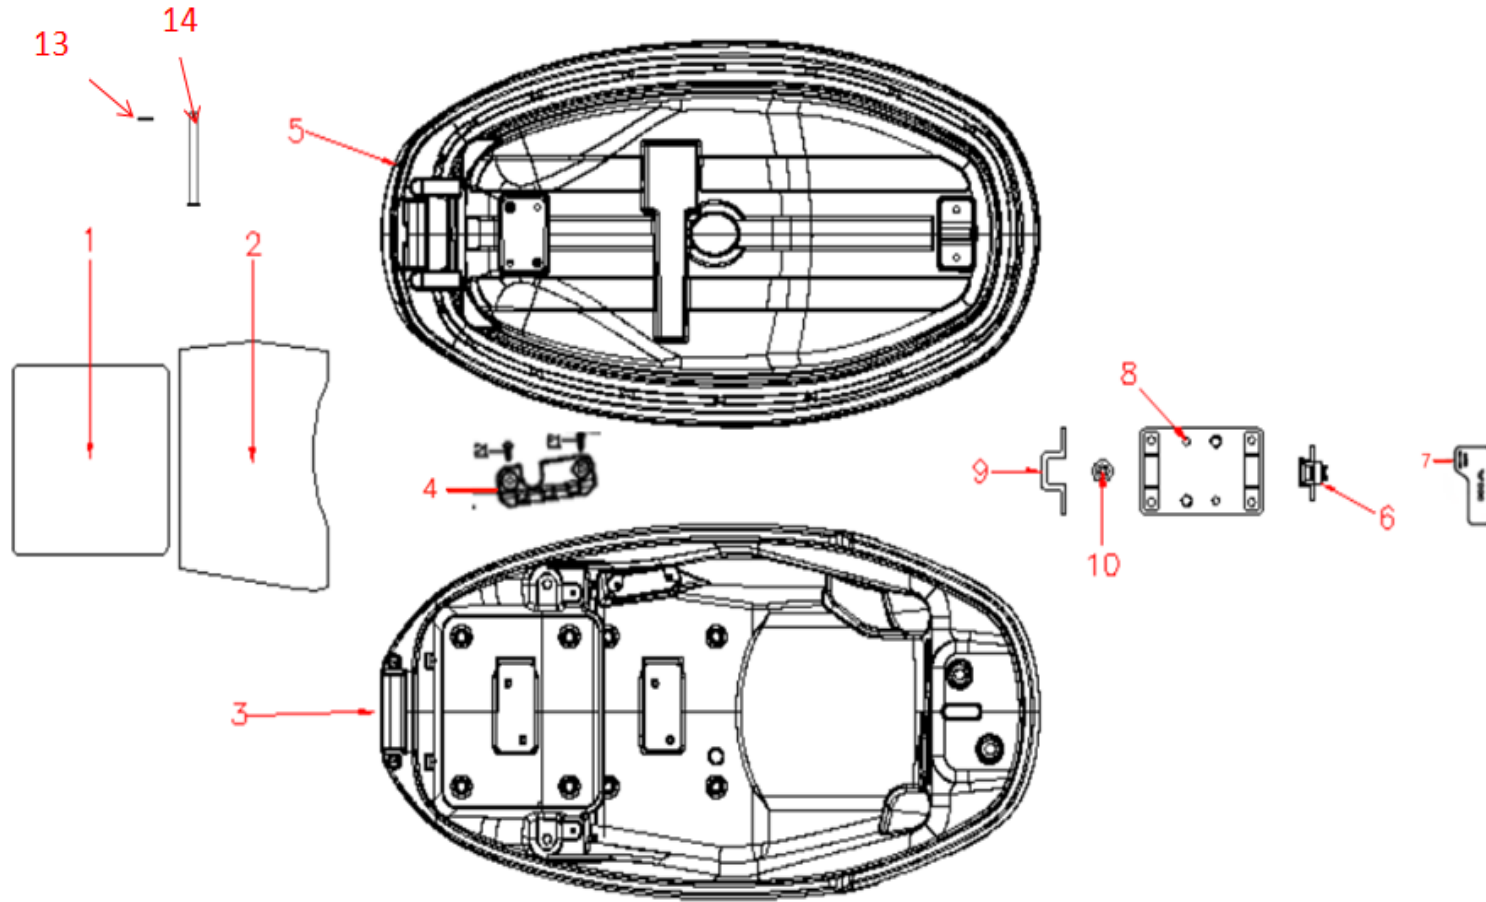

Ref.nr.	Art.nr.	Beskrivning på engelska	Beskrivning på svenska	Specifikationer	Antal	SEK
1	06-0498-1-0006	Front wheel fender			1	195
2	06-0498-1-0004	Front panel			1	335
3	06-0498-1-0005	FronT cover			1	531
4	06-0498-1-0007	Front enclosure water board			1	251
5	06-0498-1-0003	Hook decorative cover plate			1	112
6	06-0498-1-0014	Hook			1	28
7	06-0498-1-0010	Left bar protector			1	195
8	06-0498-1-0011	Right bar protector			1	195
9	06-0498-1-0008	Left body cover			1	503
10	06-0498-1-0016	Left center cover fixing plate			1	11
11	06-0498-1-0009	Right body cover			1	503
12	06-0498-1-0017	Right center cover fixing plate			1	11
13	06-0498-1-0012	Body cover top connector			1	11
14	06-0498-1-0013	Body cover bottom connector			1	11
15		Outer hex screw		M6*16	7	10
16		Stepped special bolt		M6*33	2	10
17		Cap nut		M6	2	10
18		Cross head self-tapping screw		M4*12	24	10
19		Cross head self-tapping screw		M5*16	9	10
20		Clip			8	10
21	06-0550-5-0002	Left flat fork guard plate decorative part			1	56
22	06-0550-5-0003	Right flat fork guard plate decorative part			1	56

13. Seat/seat box / Sits/sittbox