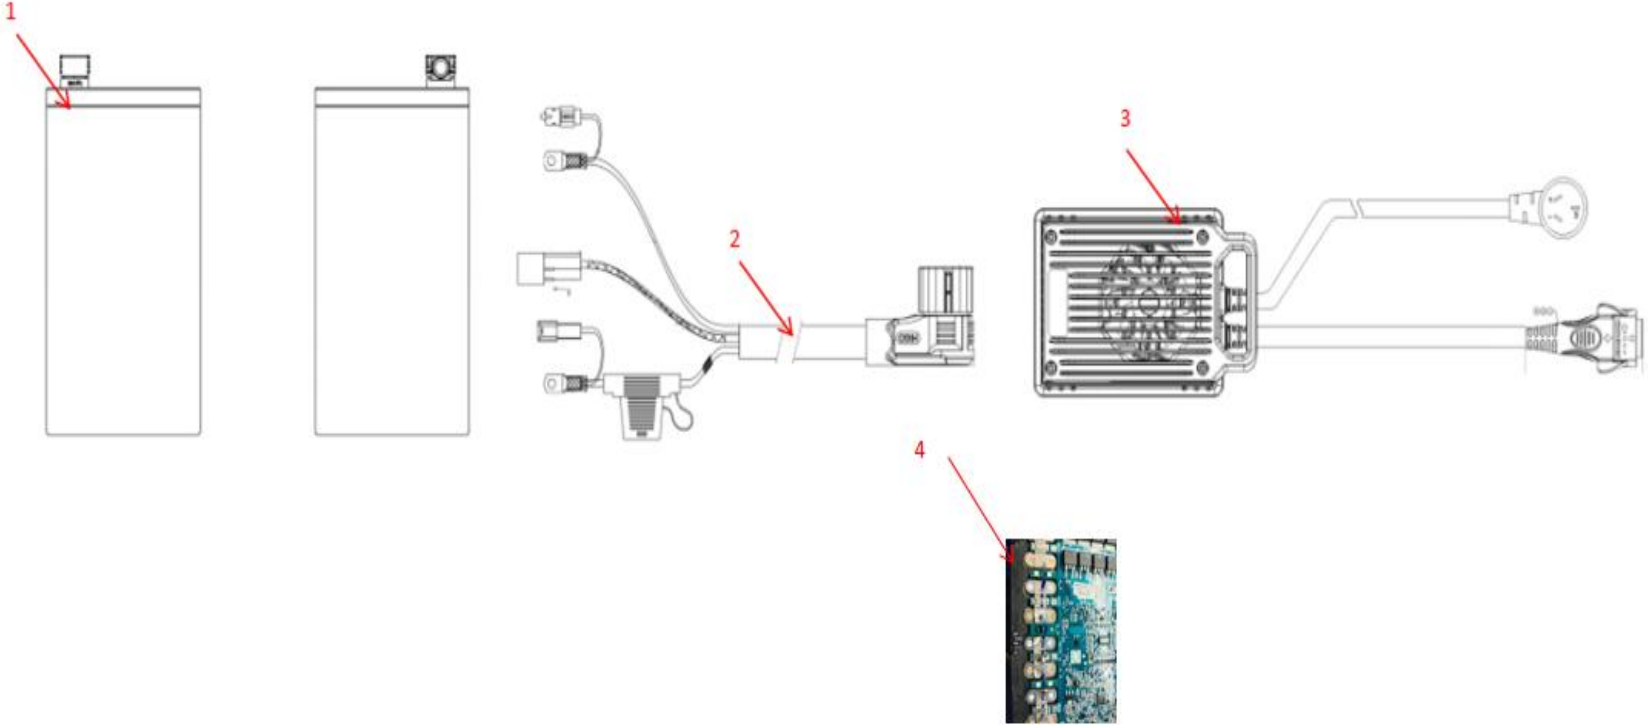

Ref.nr.	Art.nr.	Beskrivning på engelska	Beskrivning på svenska	Specifikationer	Antal	SEK
1	05-0002-0420	Controller	Controller	25km/h	1	2031
2	05-0012-0039	Jam plate	Jam plate		1	112
3		Outer hex screw	Outer hex screw	M6*25	2	5
4		Outer hex screw	Outer hex screw	M6*16		5

15. Lithium Battery Chargers / Litium batteriladdare